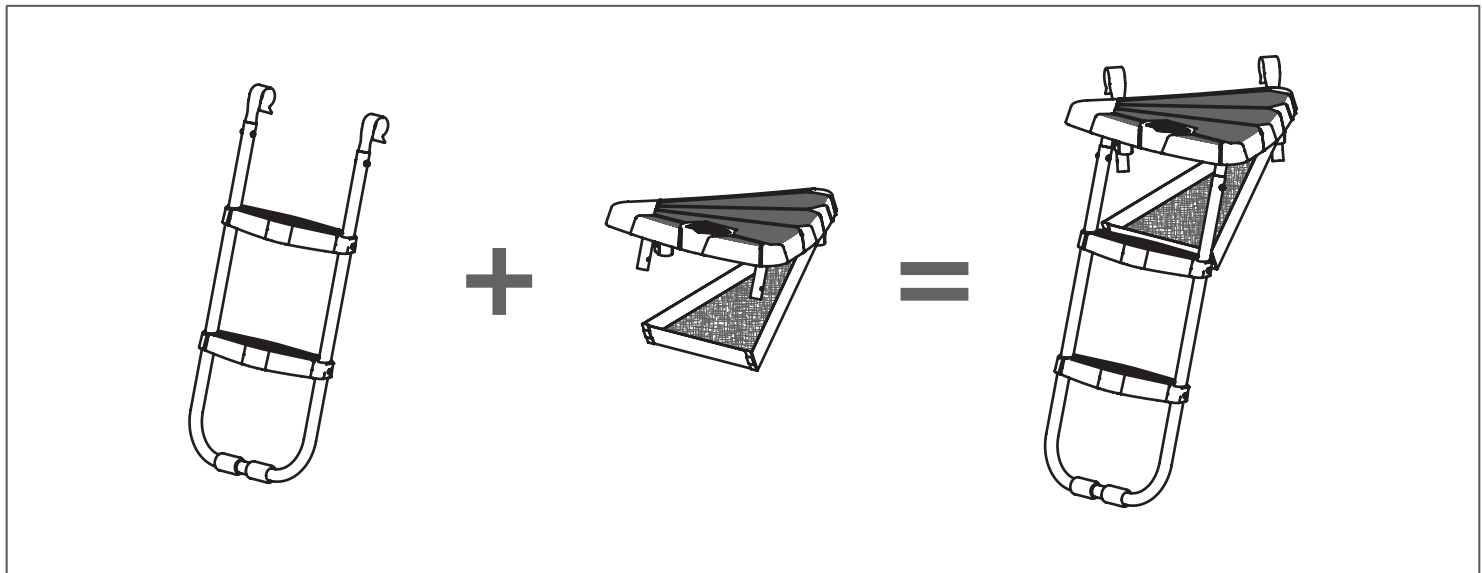

BERG Ladder Platform

						
1	1x 2	1x 3	3x 4	2x 5	2x 6	4x

Go to the BERG toys channel on
 **YouTube**
for installation instruction video's
www.youtube.com/bergtoys

3 2x

Trampoline

H = 60 cm
(Ladder M)

H = 65 cm
(Ladder M)

H = 70 cm
(Ladder M)

H = 85 cm
(Ladder L)

H = 90 cm
(Ladder L)

H = 95 cm
(Ladder L)

4 2x

5 2x

6 4x

4 2x