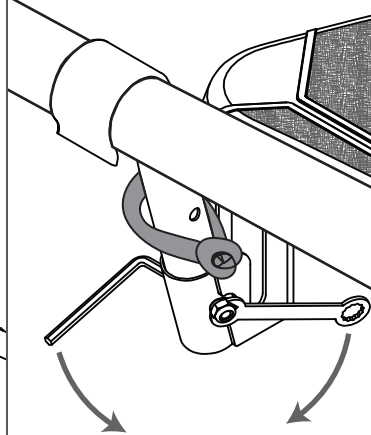

3 2x

Trampoline

H = 60 cm
(Ladder M)

H = 65 cm
(Ladder M)

H = 70 cm
(Ladder M)

H = 85 cm
(Ladder L)

H = 90 cm
(Ladder L)

H = 95 cm
(Ladder L)

4 2x

5 2x

6 4x

4 2x

5

6 2x

7 2x

8

2x

2 1x

3 3x

B/N Sticker