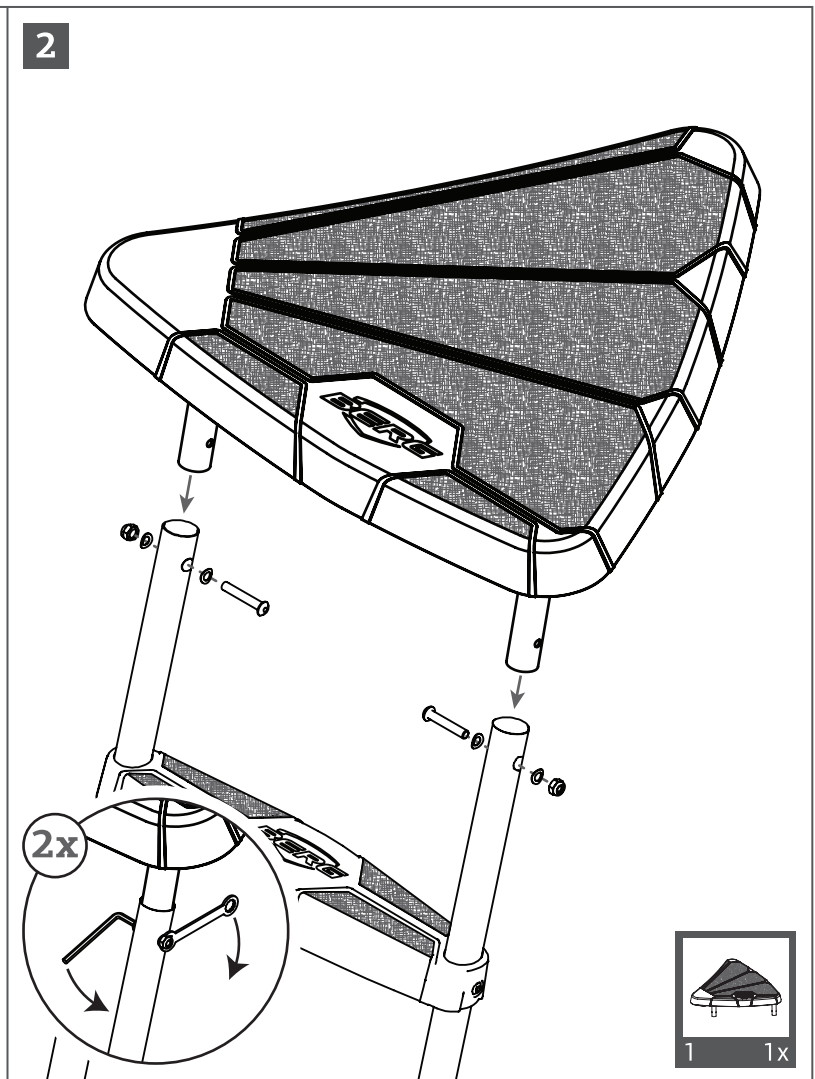

BERG Ladder Platform

						
1	1x 2	1x 3	3x 4	2x 5	2x 6	4x

Go to the BERG toys channel on
 **YouTube**
for installation instruction video's
www.youtube.com/bergtoys

3 2x

Trampoline

H = 60 cm
(Ladder M)

H = 65 cm
(Ladder M)

H = 70 cm
(Ladder M)

H = 85 cm
(Ladder L)

H = 90 cm
(Ladder L)

H = 95 cm
(Ladder L)

4 2x

5 2x

6 4x

4 2x