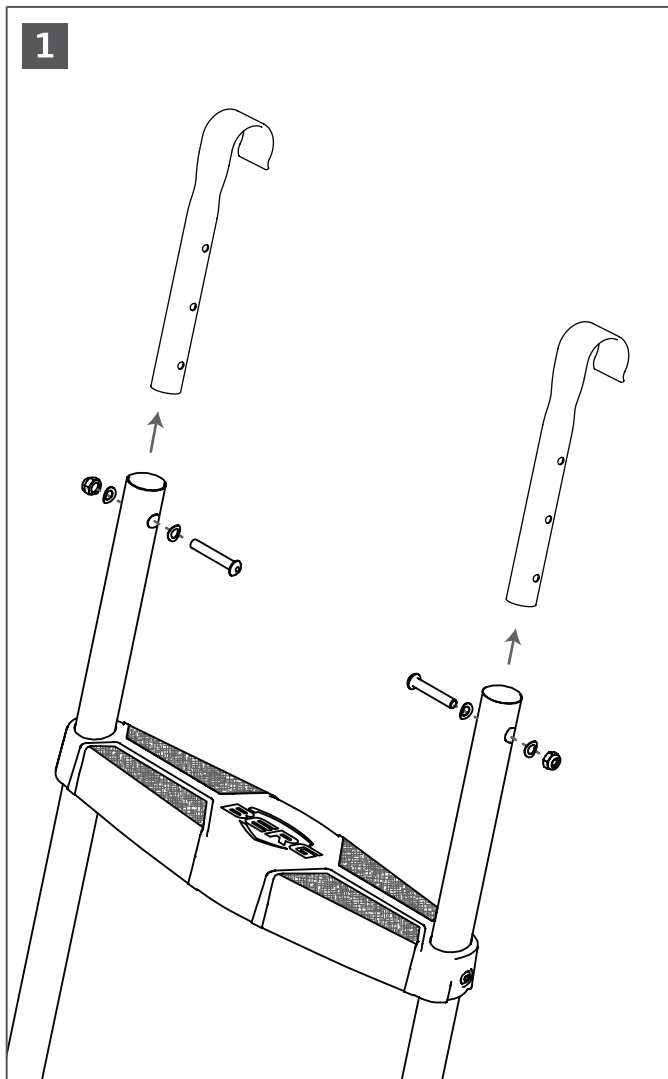

BERG Ladder Platform

						
1	1x 2	1x 3	3x 4	2x 5	2x 6	4x

Go to the BERG toys channel on
 **YouTube**
for installation instruction video's
www.youtube.com/bergtoys

3 2x

Trampoline

H = 60 cm
(Ladder M)

H = 65 cm
(Ladder M)

H = 70 cm
(Ladder M)

H = 85 cm
(Ladder L)

H = 90 cm
(Ladder L)

H = 95 cm
(Ladder L)

4 2x

5 2x

6 4x

4 2x

5

6 2x

7 2x

8

2x

2 1x

3 3x

B/N Sticker