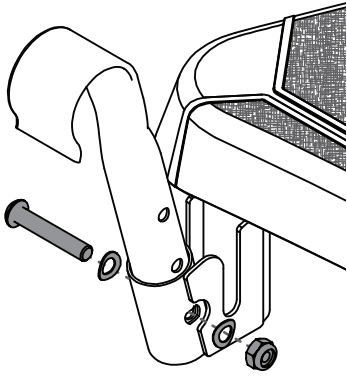

BERG Ladder Platform

						
1	1x 2	1x 3	3x 4	2x 5	2x 6	4x

Go to the BERG toys channel on
 **YouTube**
for installation instruction video's
www.youtube.com/bergtoys

3 2x

Trampoline

H = 60 cm
(Ladder M)

H = 65 cm
(Ladder M)

H = 70 cm
(Ladder M)

H = 85 cm
(Ladder L)

H = 90 cm
(Ladder L)

H = 95 cm
(Ladder L)

4 2x

5 2x

6 4x

4 2x